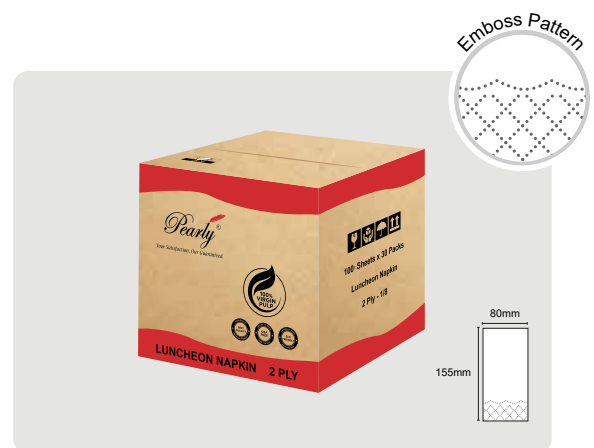

2 Ply Luncheon Napkin Pulp

Napkin Size : 310mm x 320mm
Fold : 1/8 - Side Emboss
Packing : 100± Sheets x 30 Packs
Carton Size : 425mm (L) x 340mm (W) x 410mm (H)
Printing : Customize - 1 Color / 2 Color