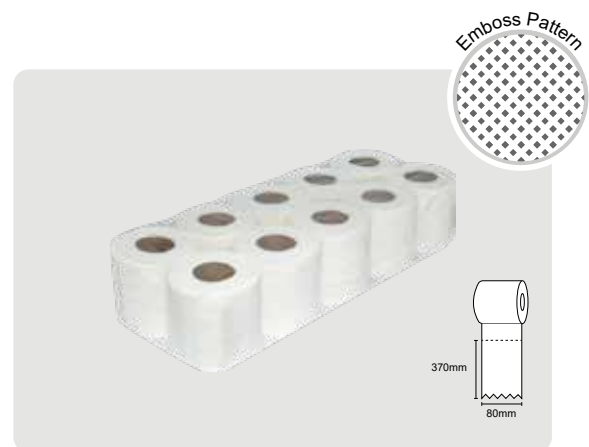

Small Roll Tissue Recycle

Specification : 60 Gsm± Full Emboss with 2 Ply
Packing : 10 Rolls x 10 Packs
Bundle Size : 370mm (W) x 420mm (L) x 420mm (H)